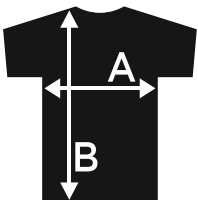

## Damemodel 3933244

(XS-XL)

size	XS	S	M	L	XL
<b>A</b>	44,5	47,5	51	54,5	58,5
<b>B</b>	68,5	70,5	72,5	74	76

Measurement 'A': 1/2 chest (measured 2 cm from armpit)

Measurement 'B': center back length measured from HSP (highest shoulder point)

## Herremodel 3933125

(XS-XXL)

size	XS	S	M	L	XL	XXL
<b>A</b>	48	51,5	54,5	58,5	62	66
<b>B</b>	73	74,5	75,5	77,5	80	82,5

Measurement 'A': 1/2 chest (measured 2 cm from armpit)

Measurement 'B': center back length measured from HSP (highest shoulder point)