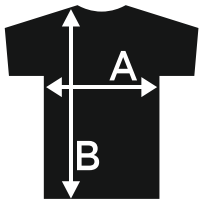

## Damemodel 3933244

(XS-XL)

size	XS	S	M	L	XL
<b>A</b>	44,5	47,5	51	54,5	58,5
<b>B</b>	68,5	70,5	72,5	74	76

Measurement 'A': 1/2 chest (measured 2 cm from armpit)

Measurement 'B': center back length measured from HSP (highest shoulder point)

## Herremodel 3933125

(XS-XXL)

size	XS	S	M	L	XL	XXL
<b>A</b>	48	51,5	54,5	58,5	62	66
<b>B</b>	73	74,5	75,5	77,5	80	82,5

Measurement 'A': 1/2 chest (measured 2 cm from armpit)

Measurement 'B': center back length measured from HSP (highest shoulder point)